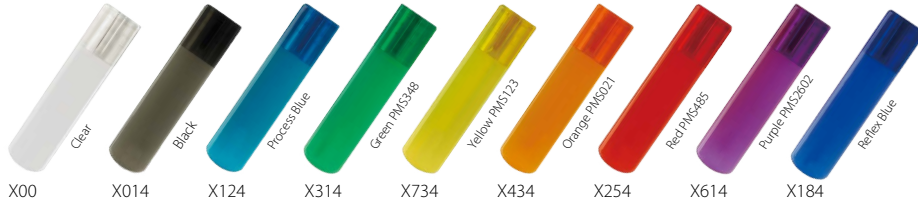

FULL COLOR

Barrel Imprint

(Right/left of clip) (only for standard clip)

ALAMO CLIP

Any style clip fits on Any style Alamo

40 STANDARD CLIPS

Opaque

Opaque Fluorescent

Opaque Light

Metallic

Translucent

- Custom PMS color clips add \$0.08 (G) per pen (MOQ: 10,000)
- Custom metallic clips add \$0.16 (G) per pen (MOQ: 10,000)

33 XL CLIPS

Opaque

Translucent

Metallic