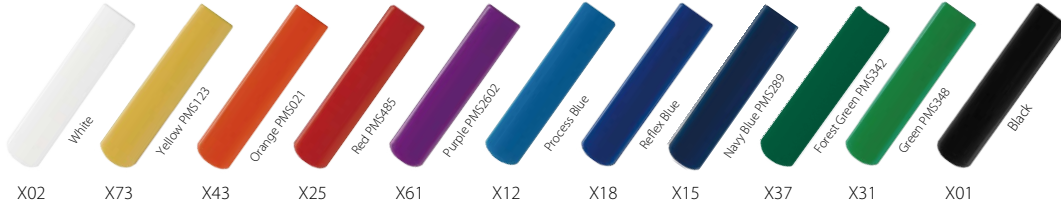

33 XL CLIPS

Opaque

Translucent