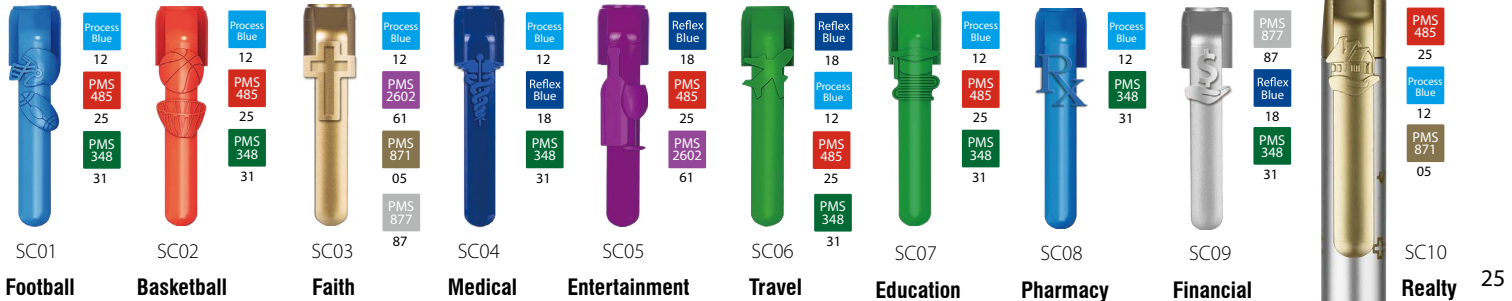

Soft touch

ECO Clip

31 3D INDUSTRY CLIPS

10 Stock Industry Designs

B137F • ALAMO ECO

- BOLD writing 1.2mm tip
- ECO-friendly ballpoint in three fashion forward colors
- Wheat straw ABS plastic composed of reclaimed stalks from wheat