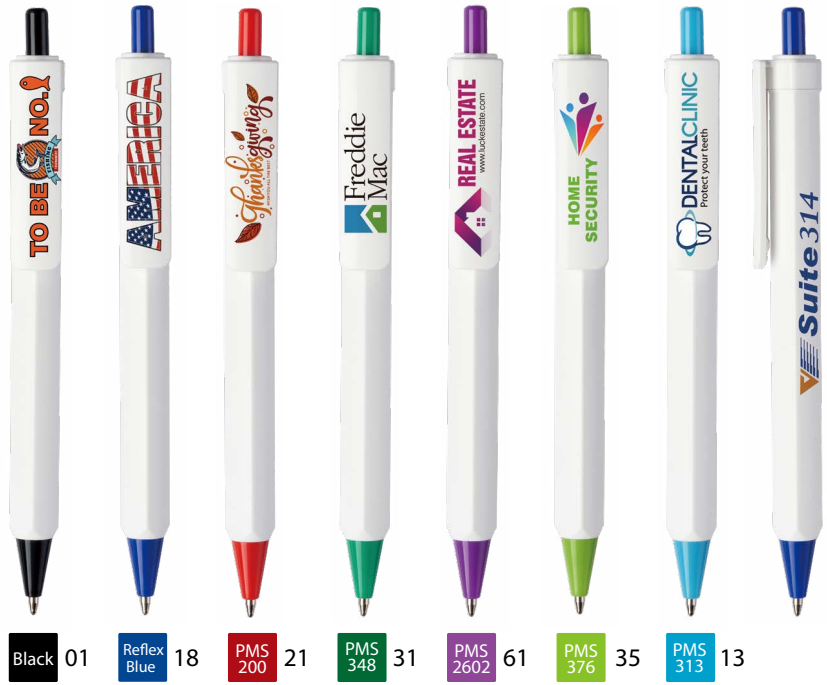

B100A • LOMETA PRIME **NEW**

- Compact, 4-sided, ergonomically designed, mini-retractable ballpoint, available in white barrel with color trim combinations. White XL clip features a full color imprint.
- Full size ink cartridge for standard writing performance

500	1000	2500	5000
$.40	$.38	$.34	$.32 (4C)

4-Sided

Full Color Imprint Included
(one location)