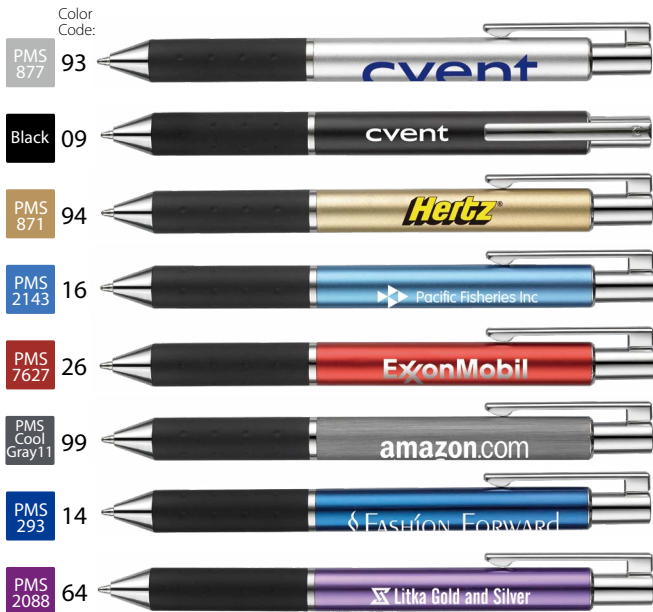

B759K · RANGER

• Straight metal barrel, black soft grip with chrome tip and accents, bright chrome, one-piece clip and plunger

100	250	500	1000	2500
$2.45	$2.29	$2.23	$2.13	$2.05 (5A)

Screenprint Size: 2" x 1/2" (Opposite clip) 1" X 1/4" (Inline w/clip)
Full Color: 2" x 5/16" (Right/left of clip) $0.30 (G)
(14 dark blue, 64 purple are not available for full color)

ALAMO METAL PEN

More details see pages 41-42