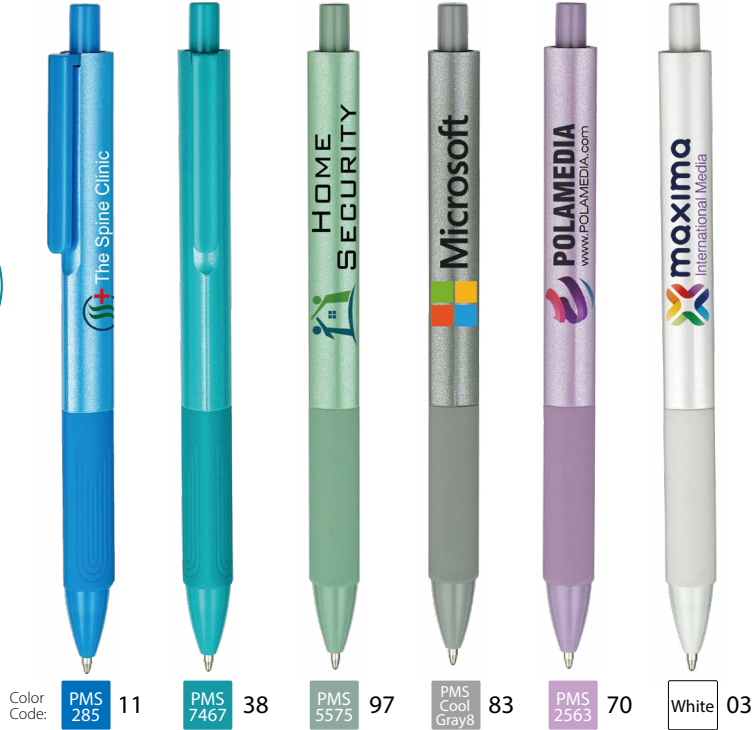

Price includes a Full Color imprint on XL Clip or on one side of barrel (not both)
Extra side Full Color: 1/4" x 3 1/2" (2 long sides opp clip); \$0.15(G) per additional side

B168A • TRINITY PRIME

• Three-sided, white barrel pen with color grip and translucent color trim

PMS 266 64

Full Color
Imprint Included
(one location)

Price includes 1 side **Full Color** imprint **Imprint Size:** 2 3/4" x 7/16" (default is opposite clip)

Extra side Full Color: 2 3/4" x 1/4" (Right/left of clip); \$0.15(G) per additional side **Packaging:** Bulk (500 pens/14 lbs.)

B168N • TRINITY PEARL

- Three-sided plastic ballpoint, pearl color barrel with color grip and trim

500	1000	2500	5000
\$.79	\$.77	\$.75	\$.73 (4C)

3-Sided

*Full Color
Imprint Included*
(one location)

Price includes 1 side **Full Color** imprint **Imprint Size:** 2 3/4" x 3/8" (Default is opposite clip)

Extra side Full Color: 2 3/4" x 1/4" (Right/left of clip); \$0.15(G) per additional side **Packaging:** Bulk (500 pens/14 lbs.)

WITH RitePlus Ink™
V180A · BANDERA PRIME   

- White barrel with color trim and "clothes pin" clip
- *Hybrid ink* system