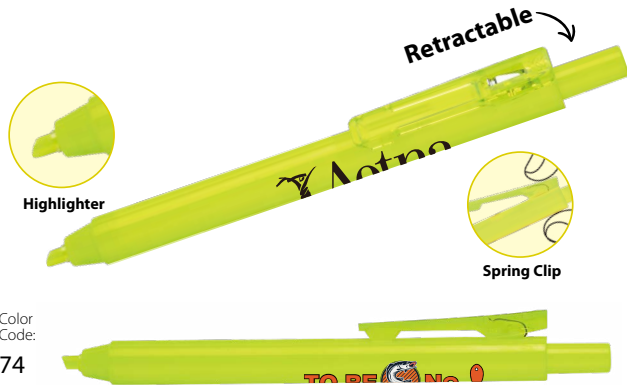

Full Color Imprint: 1 3/4" x 9/32" (Barrel) \$0.30 (G)

Packaging: Bulk (250 pens/9.0 lbs.)

Free Ink System

H399D · SUNSET HL CLICK

- Retractable highlighter with solid yellow color barrel
- Yellow ink

250	500	1000	2500	5000
\$1.00	\$.96	\$.92	\$.90	\$.88 (5A)