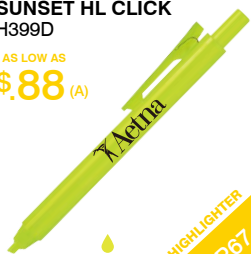

HIGHLIGHTERS

SUNSET HL CLICK
H399D

AS LOW AS
$ .88 (A)

HIGHLIGHTER
P67

SUNRAY COMBO
H388A

AS LOW AS
$ .94 (A)