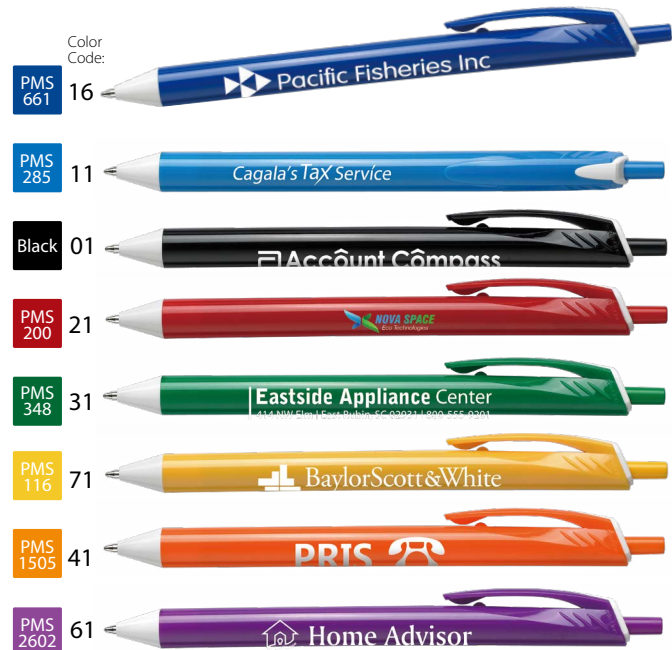

Full Color: 2 1/2" x 9/32" (Right/left of clip) \$0.30 (G)
 Packaging: Bulk (250 pens/7.0 lbs.)

B147A · ALLEN PRIME

• White barrel, color trim retractable ballpoint

Imprint Size: 2 1/2" x 5/8" (Opposite clip)
2" x 5/8" (Inline with clip) 3/4" X 1/8" (Clip)

Multi-color/Multi-location/Clip: Add \$0.20 (G) per additional color/location

Full Color: 2 1/2" x 5/16" (Right/left of clip) \$0.30 (G)

Packaging: Bulk (250 pens/7.0 lbs.)

B147D · ALLEN VIVID

• Color barrel, white trim retractable ballpoint