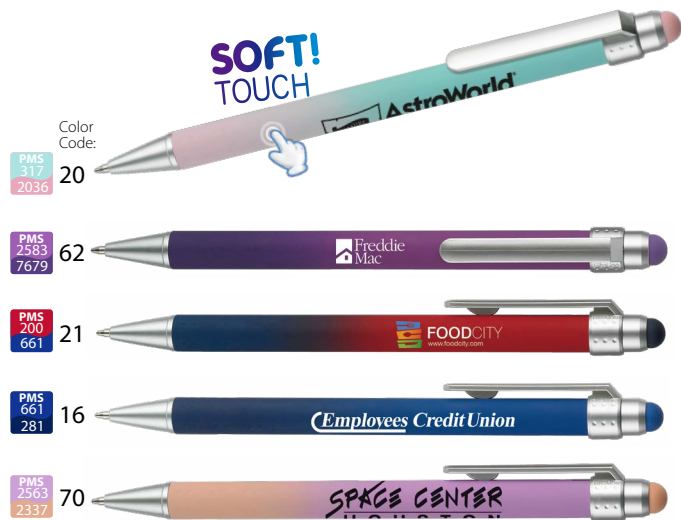

S135J • LAVON STYLUS SOFT MIX

- Soft-sided, ombre-colored ballpoint with color matching stylus

250	500	1000	2500	5000
$1.04	$1.00	$ .96	$ .94	$ .92 (5A)