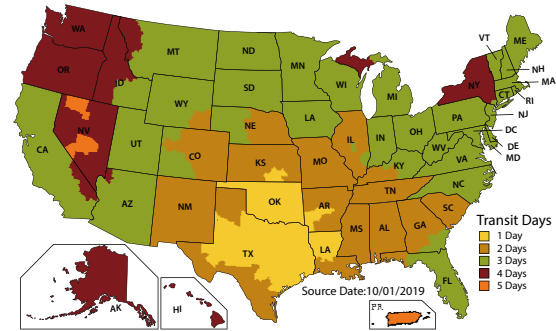

Laser Engraving

FREE Set Up

.20(G) run charge per additional location per piece (first location included)

XL Laser

FREE Set Up

.40(G) run charge per piece per location

LaseRite 360

FREE Set Up

.80(G) run charge per piece

Laser Personalization

Free Set Up

$0.40(G) per name/location

Personalization must be provided in Excel format, if not there will be a $50(G) charge.

OTHER ORDER CHARGES

Less Than Minimum

- $20.00 (G)
- Absolute minimum is 1/2 first column quantity

Overs/Unders

- All orders are subject to a 5% over/under run per industry standard.

Exact Quantity

- There is no charge for exact quantity orders. Must be included in PO.

Change of Copy

- $20.00 (G) per copy change
- Minimum 1/2 first column quantity per copy change

Imprint Color Change

- $20.00 (G) per imprint color/location change
- Minimum 1/2 first column quantity per imprint color change

OTHER CHARGES

Change Refills To Blue Ink

- $.10 (Net) per pen if available.
- Contact factory for more information.

Blank Product

- EQP
- Minimum 250 pieces for plastic pens
- Minimum 100 pieces for metal pens

Color Assortments

- Minimum 100 pieces per color

Special Packaging

- $.06 (G) per piece for polybagging, individual cello wrapping, and special assortments
- Contact factory for all other special packaging requests

Customer Supplied Labels

- $.09 (G) per label
- Available for individual pen labeling and for individual box labeling

UPS Ground Map

Standard Ship Method

UPS Ground, FOB Factory, Dallas, TX, prepaid. Alternative carriers or shipping methods must be specified on the initial order.

Delivery Delays/Claims

Customer must initiate any claim.

Foreign Shipments • FOB Dallas

Third party shipper number required. Export documents are prepared as a customer courtesy, assume responsibility for customs clearance.

Residential Shipments

Residential shipments must be specified and will be charged a higher rate by the carrier.