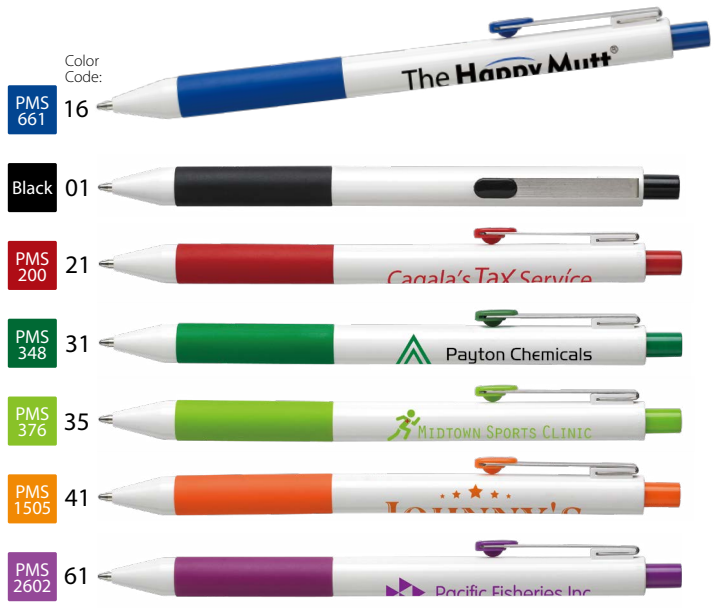

Imprint Size: 2" x 1/2" (Opposite clip)
Multi-color: Add $0.20 (G) per additional color
Packaging: Individually Cello Wrapped (250 pens/8.0 lbs.)